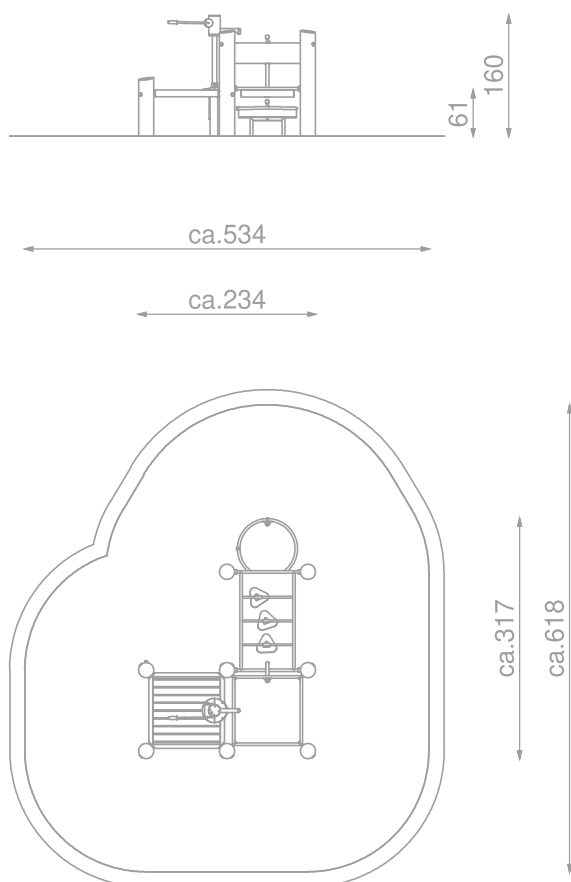

SOCJALIZING

PLAY WITH WATER

INFORMATION ABOUT THE PRODUCT

Dimensions	ca. 317 x 234 cm
Safety zone	ca. 618 x 534 cm
Overall height	ca. 160 cm
Free fall height	ca. 61 cm
Amount of users	4 persons
Product complies with EN 1176-1:2017-12	YES
Availability of spare parts	YES
Age range	1-12
<small>According to EN 1176-1:2017-12 norm, the product requires applying a safety surface according to the product's free fall height.</small>	

Visualisation is for reference only,  
actual appearance may vary.

SCALE 1:100

MATERIALS:

NATURAL ROBINIA WOOD

ELEMENTS  
CONSTRUCTION  
MADE OF STAINLESS STEEL  
ASISI 304